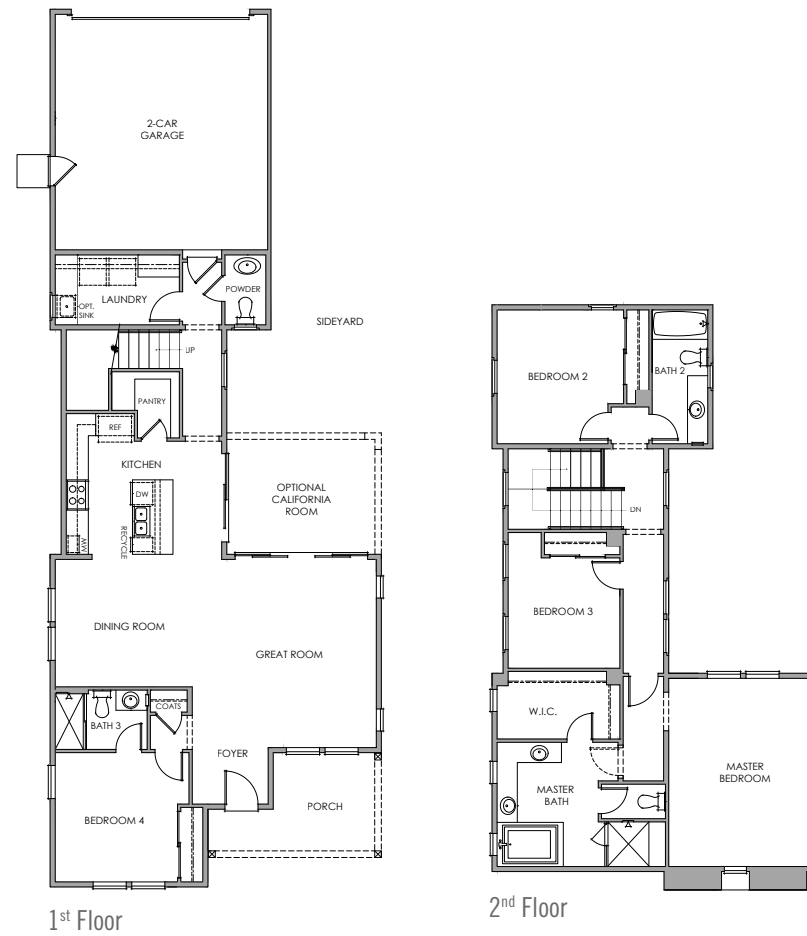

Spacious Family Homes With Unique Floor Plans

Welcome to Olivas, a distinctive collection of 70 single-family homes designed for the best of family living. Spacious, light-filled interiors are the hallmark of these exquisite residences, where features like flowing, open living spaces; standard or optional indoor-outdoor California Rooms; and sought-after appointments create one of the most comfortable and luxurious new-home opportunities in all of Ventura.

2,251 Square Feet / 4 Bedroom / 3 Bath

Plan 1

2,702 Square Feet / 4 Bedroom

3.5 Bath / Office

Plan 3R

2,223 Square Feet / 4 Bedroom / 3.5 Bath

Plan 2R

Plan 1

Renderings

1A

1D

Plan 2

Renderings

2B

2C

2D