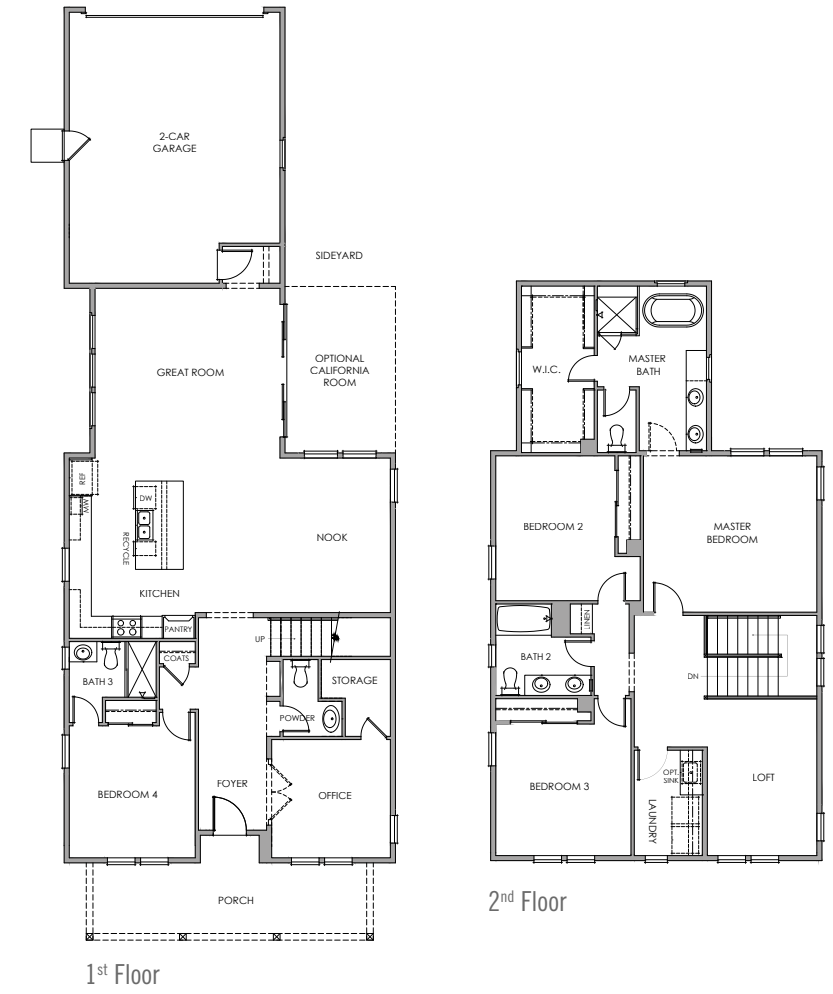

Spacious Family Homes With Unique Floor Plans

Welcome to Olivas, a distinctive collection of 70 single-family homes designed for the best of family living. Spacious, light-filled interiors are the hallmark of these exquisite residences, where features like flowing, open living spaces; standard or optional indoor-outdoor California Rooms; and sought-after appointments create one of the most comfortable and luxurious new-home opportunities in all of Ventura.

2,251 Square Feet / 4 Bedroom / 3 Bath

Plan 1

2,702 Square Feet / 4 Bedroom

3.5 Bath / Office

Plan 3R

2,223 Square Feet / 4 Bedroom / 3.5 Bath

Plan 2R

Plan 1

Renderings

1A

1D

Plan 2

Renderings

2B

2C

2D