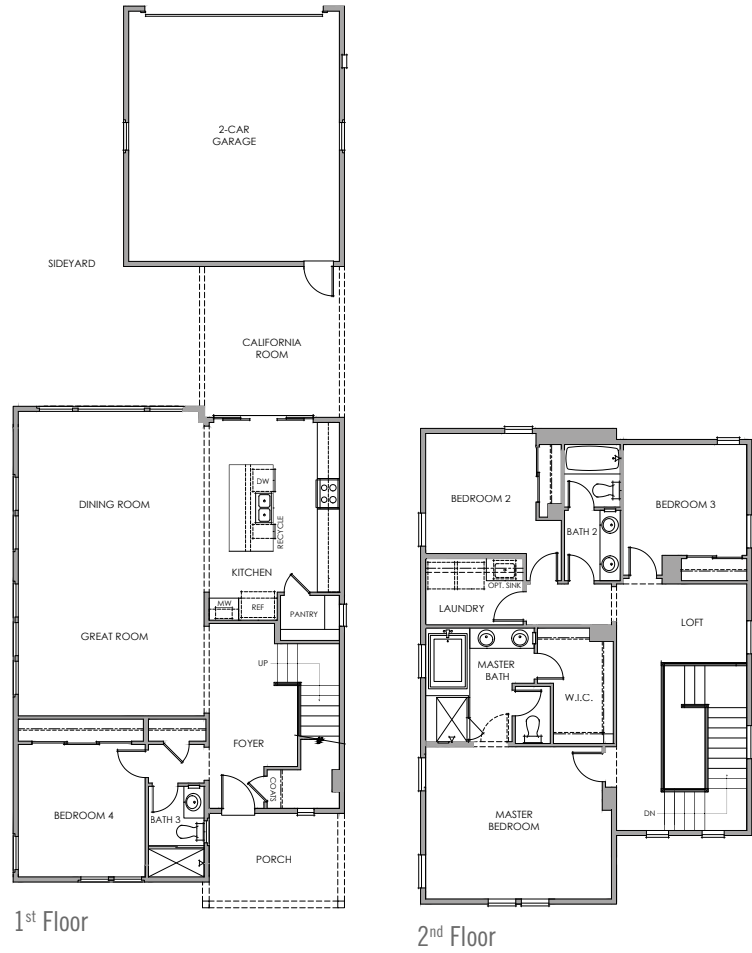

Spacious Family Homes With Unique Floor Plans

Welcome to Olivas, a distinctive collection of 70 single-family homes designed for the best of family living. Spacious, light-filled interiors are the hallmark of these exquisite residences, where features like flowing, open living spaces; standard or optional indoor-outdoor California Rooms; and sought-after appointments create one of the most comfortable and luxurious new-home opportunities in all of Ventura.

2,251 Square Feet / 4 Bedroom / 3 Bath

Plan 1

2,702 Square Feet / 4 Bedroom

3.5 Bath / Office

Plan 3R

2,223 Square Feet / 4 Bedroom / 3.5 Bath

Plan 2R

Plan 1

Renderings

1A

1D

Plan 2

Renderings

2B

2C

2D